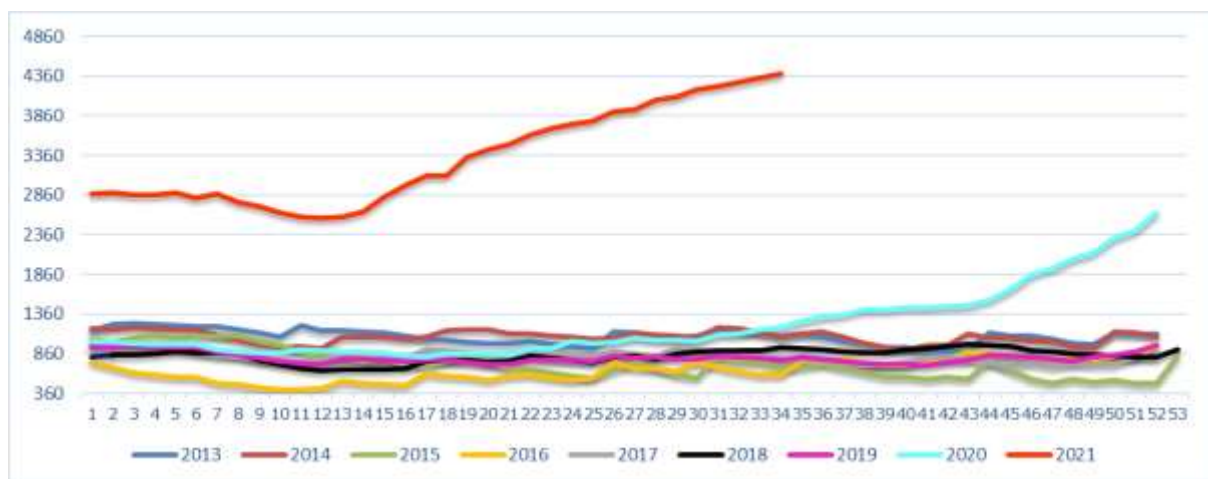

Indexe 2021

Dieselpreisindex / Fuel Price Index

	JAN	FEB	MAR	APR	MAI	JUN	JUL	AUG	SEP	OKT	NOV	DEZ
2008	103.2	101.5	108.0	108.8	115.4	121.7	122.6	116.6	113.4	107.5	100.1	100.1
2009	96.2	96.1	94.2	95.9	96.4	98.9	99.8	101.3	100.7	99.2	102.4	101.3
2010	87.6	88.7	91.8	94.6	94.7	95.0	92.9	93.5	93.5	93.9	95.1	98.5
2011	102.2	104.4	108.3	109.2	106.3	107.0	107.6	107.0	107.3	108.6	110.2	110.1
2012	112.8	111.6	109.9	108.1	112.7	108.7	110.5	113.8	116.0	115.1	111.4	109.7
2013	110.1	111.6	109.9	108.1	107.1	107.1	109.3	109.1	111.9	109.3	108.4	110.2
2014	109.4	109.4	108.4	108.5	108.7	109.2	109.5	108.6	108.1	105.8	104.6	99.8
2015	95.0	97.7	100.7	100.9	102.3	101.7	101.1	96.5	93.3	93.4	93.6	90.4
2016	86.8	86.3	89.2	90.2	92.6	93.8	92.6	92.9	93.3	96.1	95.7	100.3
2017	102.4	102.8	102.4	101.3	99.2	96.8	96.9	97.6	99.6	100.7	103.4	102.3
2018	103.6	102.3	102.6	105.9	110.2	110.1	110.5	111.6	113.6	116.1	114.5	109.3
2019	108.5	110.7	111.5	112.7	113.8	110.1	110.9	110.5	112.7	112.9	112.9	113.6
2020	115.4	111.7	104.4	98.0	96.1	99.1	101.1	99.8	98.3	98.5	99.5	101.1
2021	104.3	107.3	109.6	109.5	110.8	112.7	114.6	116.2				

Dezember 2007 = 100

Quelle: IRU

Preise für die Länder Österreich, Belgien, Dänemark, Finnland, Frankreich, Deutschland, Irland, Italien, Luxemburg, Niederlande, Luxemburg, Niederlande, Norwegen, Portugal, Spanien, Schweden, Schweiz, England

Shanghai Container Index

About GSL Consulting LLC

GSL Consulting LLC is a consulting company specializing in **Logistics and Supply Chain Assessment**.

www.gsl-consulting.ch