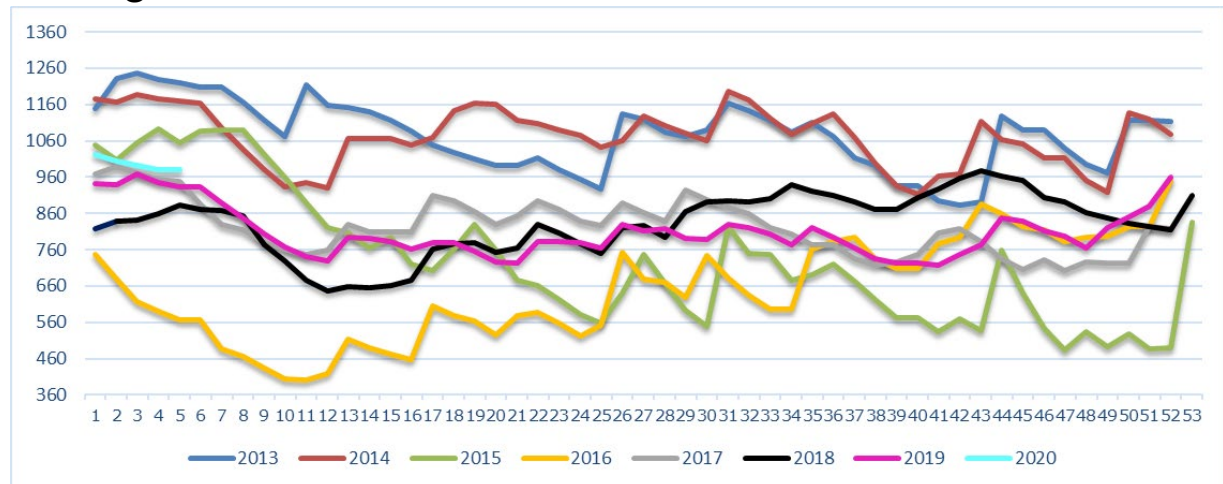

Indexe 2020

Dieselpreisindex / Fuel Price Index

	JAN	FEB	MAR	APR	MAI	JUN	JUL	AUG	SEP	OKT	NOV	DEZ
2008	103.2	101.5	108.0	108.8	115.4	121.7	122.6	116.6	113.4	107.5	100.1	100.1
2009	96.2	96.1	94.2	95.9	96.4	98.9	99.8	101.3	100.7	99.2	102.4	101.3
2010	87.6	88.7	91.8	94.6	94.7	95.0	92.9	93.5	93.5	93.9	95.1	98.5
2011	102.2	104.4	108.3	109.2	106.3	107.0	107.6	107.0	107.3	108.6	110.2	110.1
2012	112.8	111.6	109.9	108.1	112.7	108.7	110.5	113.8	116.0	115.1	111.4	109.7
2013	110.1	111.6	109.9	108.1	107.1	107.1	109.3	109.1	111.9	109.3	108.4	110.2
2014	109.4	109.4	108.4	108.5	108.7	109.2	109.5	108.6	108.1	105.8	104.6	99.8
2015	95.0	97.7	100.7	100.9	102.3	101.7	101.1	96.5	93.3	93.4	93.6	90.4
2016	86.8	86.3	89.2	90.2	92.6	93.8	92.6	92.9	93.3	96.1	95.7	100.3
2017	102.4	102.8	102.4	101.3	99.2	96.8	96.9	97.6	99.6	100.7	103.4	102.3
2018	103.6	102.3	102.6	105.9	110.2	110.1	110.5	111.6	113.6	116.1	114.5	109.3
2019	108.5	110.7	111.5	112.7	113.8	110.1	110.9	110.5	112.7	112.9	112.9	113.6
2020	115.4											

Dezember 2007 = 100

Quelle: IRU

Preise für die Länder Österreich, Belgien, Dänemark, Finnland, Frankreich, Deutschland, Irland, Italien, Luxemburg, Niederlande, Luxemburg, Niederlande, Norwegen, Portugal, Spanien, Schweden, Schweiz, England

Shanghai Container Index

About GSL Consulting LLC

GSL Consulting LLC is a consulting company specializing in **Logistics and Supply Chain Assessment**.

Contact :

GSL Consulting LLC
Eugen-Huber-Strasse 12
CH-8048 Zurich / Switzerland
Tel: 041 500 68 85
Fax: 041 500 68 86
info@gsl-consulting.ch
www.gsl-consulting.ch