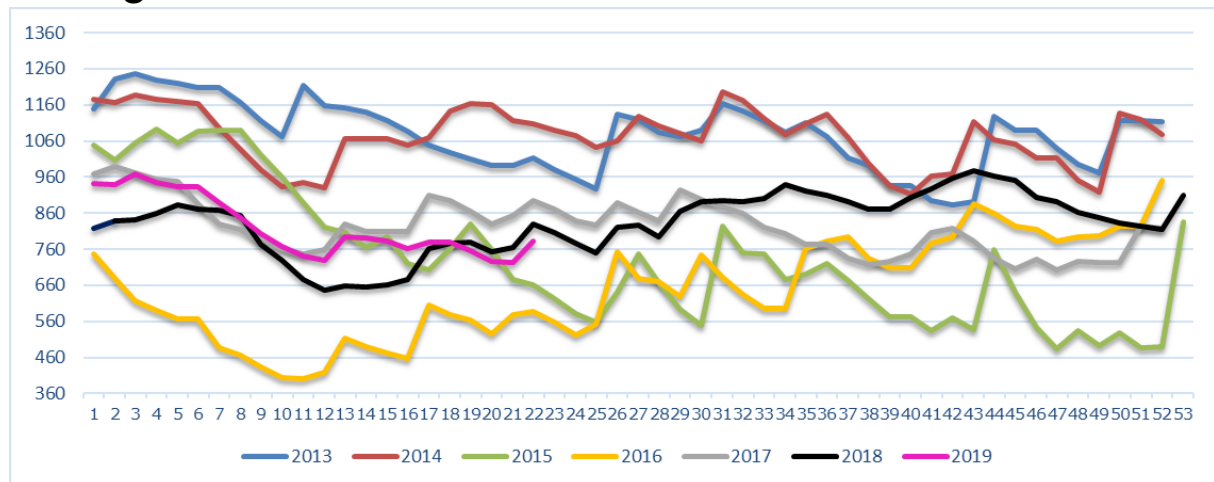

Indexe 2019

Dieselpreisindex / Fuel Price Index

	JAN	FEB	MAR	APR	MAI	JUN	JUL	AUG	SEP	OKT	NOV	DEZ
2008	103.2	101.5	108.0	108.8	115.4	121.7	122.6	116.6	113.4	107.5	100.1	100.1
2009	96.2	96.1	94.2	95.9	96.4	98.9	99.8	101.3	100.7	99.2	102.4	101.3
2010	87.6	88.7	91.8	94.6	94.7	95.0	92.9	93.5	93.5	93.9	95.1	98.5
2011	102.2	104.4	108.3	109.2	106.3	107.0	107.6	107.0	107.3	108.6	110.2	110.1
2012	112.8	111.6	109.9	108.1	112.7	108.7	110.5	113.8	116.0	115.1	111.4	109.7
2013	110.1	111.6	109.9	108.1	107.1	107.1	109.3	109.1	111.9	109.3	108.4	110.2
2014	109.4	109.4	108.4	108.5	108.7	109.2	109.5	108.6	108.1	105.8	104.6	99.8
2015	95.0	97.7	100.7	100.9	102.3	101.7	101.1	96.5	93.3	93.4	93.6	90.4
2016	86.8	86.3	89.2	90.2	92.6	93.8	92.6	92.9	93.3	96.1	95.7	100.3
2017	102.4	102.8	102.4	101.3	99.2	96.8	96.9	97.6	99.6	100.7	103.4	102.3
2018	103.6	102.3	102.6	105.9	110.2	110.1	110.5	111.6	113.6	116.1	114.5	109.3
2019	108.5	110.7	111.5	112.7	113.8							

Dezember 2007 = 100

Quelle: IRU

Preise für die Länder Österreich, Belgien, Dänemark, Finnland, Frankreich, Deutschland, Irland, Italien, Luxemburg, Niederlande, Luxemburg, Niederlande, Norwegen, Portugal, Spanien, Schweden, Schweiz, England

Shanghai Container Index

About GSL Consulting LLC

GSL Consulting LLC is a consulting company specializing in **Logistics and Supply Chain Assessment**.

Contact :

GSL Consulting LLC
Eugen-Huber-Strasse 12
CH-8048 Zurich / Switzerland
Tel: 041 500 68 85
Fax: 041 500 68 86
info@gsl-consulting.ch
www.gsl-consulting.ch