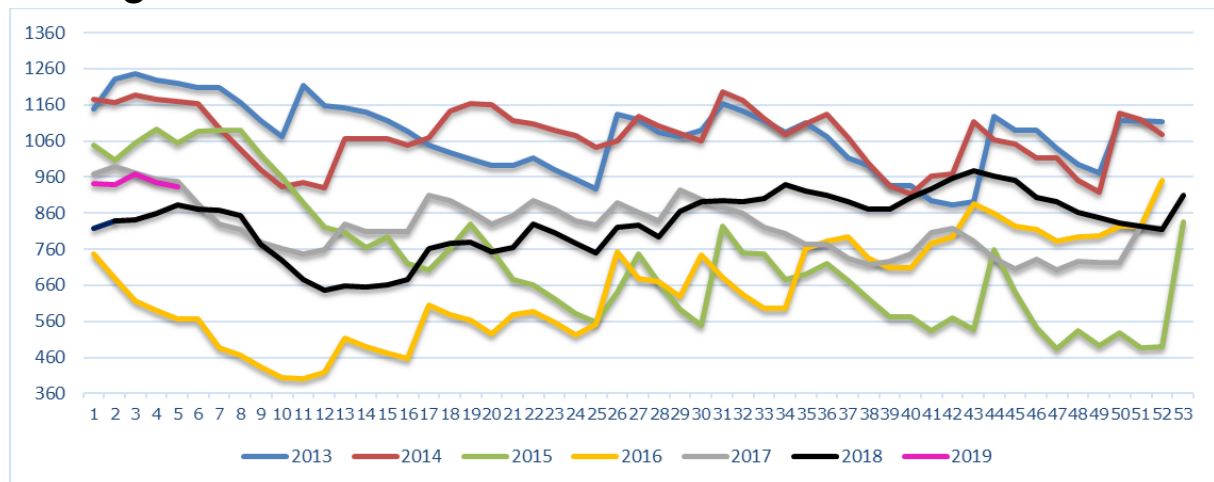

Indexe 2019

Dieselpreisindex / Fuel Price Index

	JAN	FEB	MAR	APR	MAI	JUN	JUL	AUG	SEP	OKT	NOV	DEZ
2008	103.2	101.5	108.0	108.8	115.4	121.7	122.6	116.6	113.4	107.5	100.1	100.1
2009	96.2	96.1	94.2	95.9	96.4	98.9	99.8	101.3	100.7	99.2	102.4	101.3
2010	87.6	88.7	91.8	94.6	94.7	95.0	92.9	93.5	93.5	93.9	95.1	98.5
2011	102.2	104.4	108.3	109.2	106.3	107.0	107.6	107.0	107.3	108.6	110.2	110.1
2012	112.8	111.6	109.9	108.1	112.7	108.7	110.5	113.8	116.0	115.1	111.4	109.7
2013	110.1	111.6	109.9	108.1	107.1	107.1	109.3	109.1	111.9	109.3	108.4	110.2
2014	109.4	109.4	108.4	108.5	108.7	109.2	109.5	108.6	108.1	105.8	104.6	99.8
2015	95.0	97.7	100.7	100.9	102.3	101.7	101.1	96.5	93.3	93.4	93.6	90.4
2016	86.8	86.3	89.2	90.2	92.6	93.8	92.6	92.9	93.3	96.1	95.7	100.3
2017	102.4	102.8	102.4	101.3	99.2	96.8	96.9	97.6	99.6	100.7	103.4	102.3
2018	103.6	102.3	102.6	105.9	110.2	110.1	110.5	111.6	113.6	116.1	114.5	109.3
2019	108.5											

Dezember 2007 = 100

Quelle: IRU

Preise für die Länder Österreich, Belgien, Dänemark, Finnland, Frankreich, Deutschland, Irland, Italien, Luxemburg, Niederlande, Luxemburg, Niederlande, Norwegen, Portugal, Spanien, Schweden, Schweiz, England

Shanghai Container Index

About GSL Consulting LLC

GSL Consulting LLC is a consulting company specializing in **Logistics and Supply Chain Assessment**.

Contact :

GSL Consulting LLC
Hagartenstrasse 25
CH-4562 Biberist / Switzerland
Tel: 041 500 68 85
Fax: 041 500 68 86
info@gsl-consulting.ch
www.gsl-consulting.ch