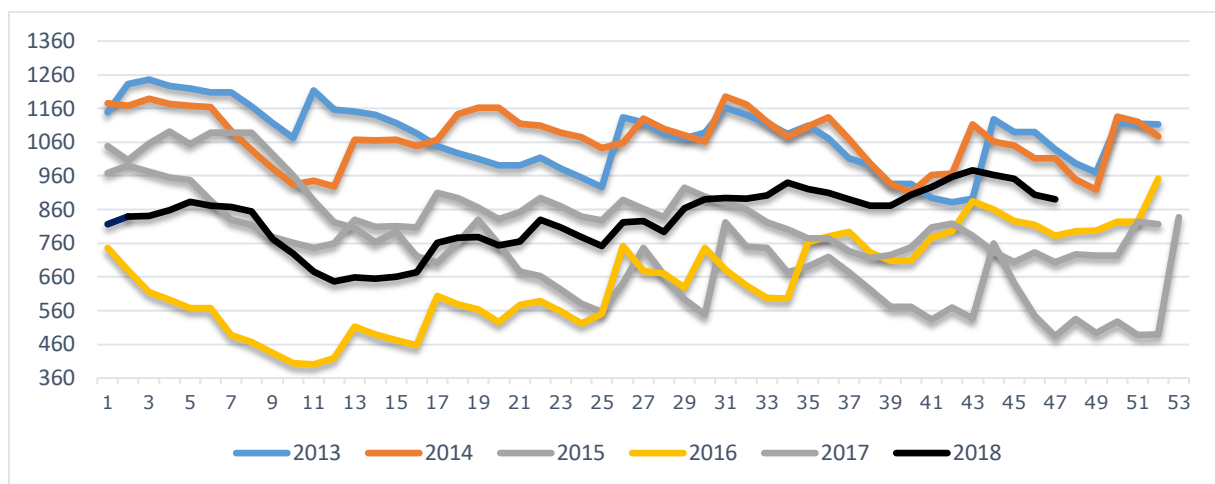

Indexe 2018

Dieselpreisindex / Fuel Price Index

	JAN	FEB	MAR	APR	MAI	JUN	JUL	AUG	SEP	OKT	NOV	DEZ
2008	103.2	101.5	108.0	108.8	115.4	121.7	122.6	116.6	113.4	107.5	100.1	100.1
2009	96.2	96.1	94.2	95.9	96.4	98.9	99.8	101.3	100.7	99.2	102.4	101.3
2010	87.6	88.7	91.8	94.6	94.7	95.0	92.9	93.5	93.5	93.9	95.1	98.5
2011	102.2	104.4	108.3	109.2	106.3	107.0	107.6	107.0	107.3	108.6	110.2	110.1
2012	112.8	111.6	109.9	108.1	112.7	108.7	110.5	113.8	116.0	115.1	111.4	109.7
2013	110.1	111.6	109.9	108.1	107.1	107.1	109.3	109.1	111.9	109.3	108.4	110.2
2014	109.4	109.4	108.4	108.5	108.7	109.2	109.5	108.6	108.1	105.8	104.6	99.8
2015	95.0	97.7	100.7	100.9	102.3	101.7	101.1	96.5	93.3	93.4	93.6	90.4
2016	86.8	86.3	89.2	90.2	92.6	93.8	92.6	92.9	93.3	96.1	95.7	100.3
2017	102.4	102.8	102.4	101.3	99.2	96.8	96.9	97.6	99.6	100.7	103.4	102.3
2018	103.6	102.3	102.6	105.9	110.2	110.1	110.5	111.6	113.6	116.1	114.5	

Dezember 2007 = 100

Quelle: IRU

Preise für die Länder Österreich, Belgien, Dänemark, Finnland, Frankreich, Deutschland, Irland, Italien, Luxemburg, Niederlande, Luxemburg, Niederlande, Norwegen, Portugal, Spanien, Schweden, Schweiz, England

Shanghai Container Index

About GSL Consulting LLC

GSL Consulting LLC is a consulting company specializing in **Logistics and Supply Chain Assessment**.

Contact :

GSL Consulting LLC
Hagartenstrasse 25
CH-4562 Biberist / Switzerland
Tel: 041 500 68 85
Fax: 041 500 68 86
info@gsl-consulting.ch
www.gsl-consulting.ch