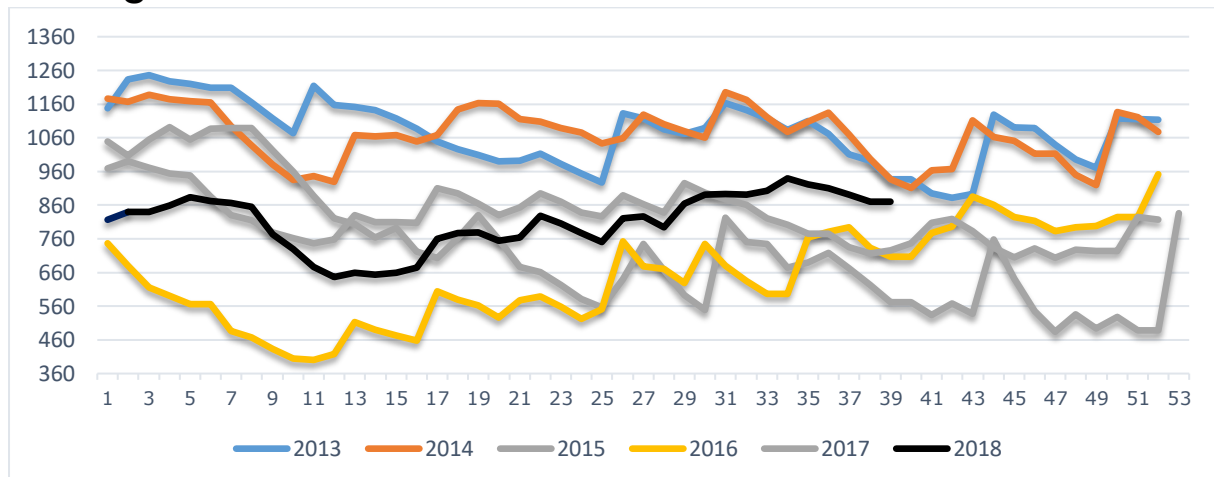

Indexe 2018

Dieselpreisindex / Fuel Price Index

	JAN	FEB	MAR	APR	MAI	JUN	JUL	AUG	SEP	OKT	NOV	DEZ
2008	103.2	101.5	108.0	108.8	115.4	121.7	122.6	116.6	113.4	107.5	100.1	100.1
2009	96.2	96.1	94.2	95.9	96.4	98.9	99.8	101.3	100.7	99.2	102.4	101.3
2010	87.6	88.7	91.8	94.6	94.7	95.0	92.9	93.5	93.5	93.9	95.1	98.5
2011	102.2	104.4	108.3	109.2	106.3	107.0	107.6	107.0	107.3	108.6	110.2	110.1
2012	112.8	111.6	109.9	108.1	112.7	108.7	110.5	113.8	116.0	115.1	111.4	109.7
2013	110.1	111.6	109.9	108.1	107.1	107.1	109.3	109.1	111.9	109.3	108.4	110.2
2014	109.4	109.4	108.4	108.5	108.7	109.2	109.5	108.6	108.1	105.8	104.6	99.8
2015	95.0	97.7	100.7	100.9	102.3	101.7	101.1	96.5	93.3	93.4	93.6	90.4
2016	86.8	86.3	89.2	90.2	92.6	93.8	92.6	92.9	93.3	96.1	95.7	100.3
2017	102.4	102.8	102.4	101.3	99.2	96.8	96.9	97.6	99.6	100.7	103.4	102.3
2018	103.6	102.3	102.6	105.9	110.2	110.1	110.5	111.6	113.6			

Dezember 2007 = 100

Quelle: IRU

Preise für die Länder Österreich, Belgien, Dänemark, Finnland, Frankreich, Deutschland, Irland, Italien, Luxemburg, Niederlande, Luxemburg, Niederlande, Norwegen, Portugal, Spanien, Schweden, Schweiz, England

Shanghai Container Index

About GSL Consulting LLC

GSL Consulting LLC is a consulting company specializing in **Logistics and Supply Chain Assessment**.

Contact :

GSL Consulting LLC
Hagartenstrasse 25
CH-4562 Biberist / Switzerland
Tel: 041 500 68 85
Fax: 041 500 68 86

info@gsl-consulting.ch

www.gsl-consulting.ch